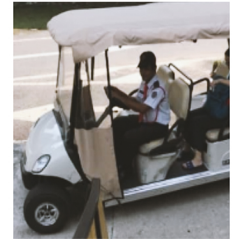

BUGGY SERVICE ROUTE

FROM MID VALLEY TO MENARA MBMR (VOLVO SHOWROOM)

STEP 1

From Mid Valley walk to the KTM Exit and turn left to take the escalator down (next to Rotiboy shop @ First Floor)

STEP 2

Go down the escalator and turn to your right

STEP 3

Walk along the bridge and take the first exit to the right. Use the staircase going down

STEP 4

Every 5-10 mins there will be a buggy and the service is FOC. It will take you to the Menara MBMR Lobby. Same location for pick up and drop off